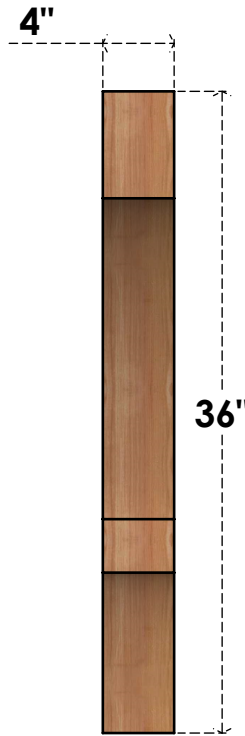

# BRC04X28X36BOA00RWR

4"W X 28"D X 36"H BALBOA ROUGH SAWN BRACE, WESTERN RED CEDAR

**SIDE**

**FRONT**

EKENA MILLWORK  
 2300 WEST MAIN ST.  
 CLARKSVILLE, TX 75426  
 TOLL FREE: 866-607-0453  
 WWW.EKENAMILLWORK.COM

**NOTES**

1. INSTALLATION TO BE COMPLETED IN ACCORDANCE WITH MANUFACTURER'S SPECIFICATIONS.
2. DRAWING MAY NOT BE TO SCALE
3. THIS DRAWING IS INTENDED FOR DESIGN AND PLANNING PURPOSES ONLY.
4. ALL INFORMATION CONTAINED HEREIN WAS CURRENT AT THE TIME OF DEVELOPMENT BUT MUST BE REVIEWED AND APPROVED BY THE PRODUCT MANUFACTURER TO BE CONSIDERED ACCURATE.
5. PRODUCTS ARE NOT KILN DRIED. THIS ITEM IS UNIQUE AND WILL CONTAIN THE NATURAL VARIATIONS THAT THE WOOD SPECIES OFFERS. THIS MAY RESULT IN VARIATIONS UP TO 1/4"