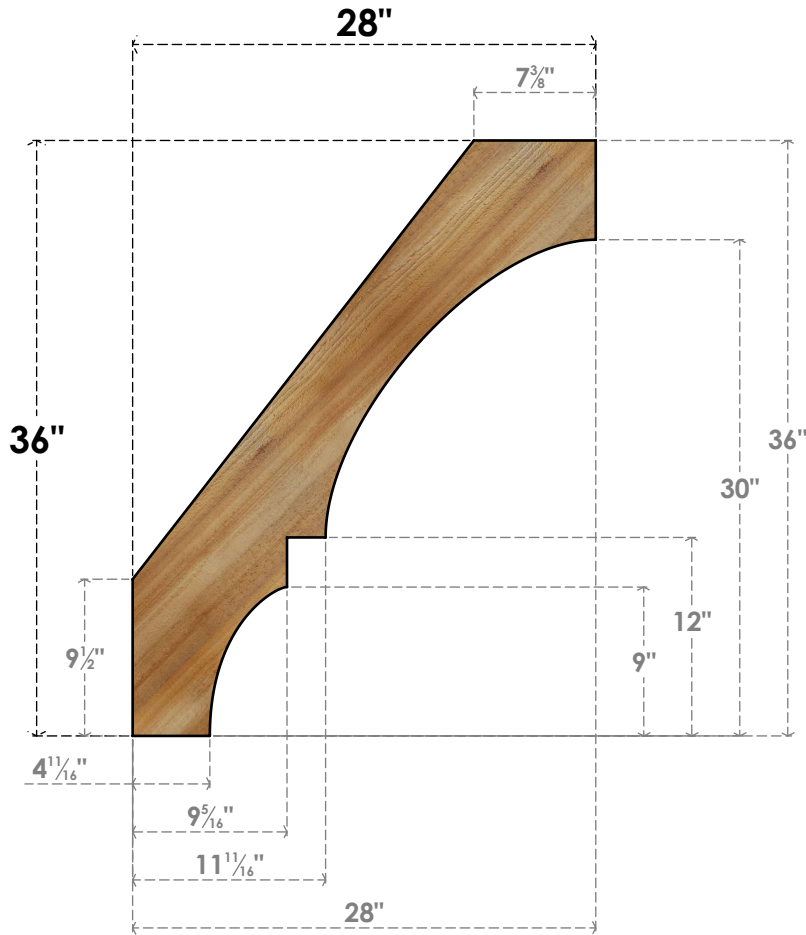

# BRC04X28X36BOA00RWR

4"W X 28"D X 36"H BALBOA ROUGH SAWN BRACE, WESTERN RED CEDAR

**SIDE**

**FRONT**

EKENA MILLWORK  
 2300 WEST MAIN ST.  
 CLARKSVILLE, TX 75426  
 TOLL FREE: 866-607-0453  
 WWW.EKENAMILLWORK.COM

**NOTES**

1. INSTALLATION TO BE COMPLETED IN ACCORDANCE WITH MANUFACTURER'S SPECIFICATIONS.
2. DRAWING MAY NOT BE TO SCALE
3. THIS DRAWING IS INTENDED FOR DESIGN AND PLANNING PURPOSES ONLY.
4. ALL INFORMATION CONTAINED HEREIN WAS CURRENT AT THE TIME OF DEVELOPMENT BUT MUST BE REVIEWED AND APPROVED BY THE PRODUCT MANUFACTURER TO BE CONSIDERED ACCURATE.
5. PRODUCTS ARE NOT KILN DRIED. THIS ITEM IS UNIQUE AND WILL CONTAIN THE NATURAL VARIATIONS THAT THE WOOD SPECIES OFFERS. THIS MAY RESULT IN VARIATIONS UP TO 1/4"